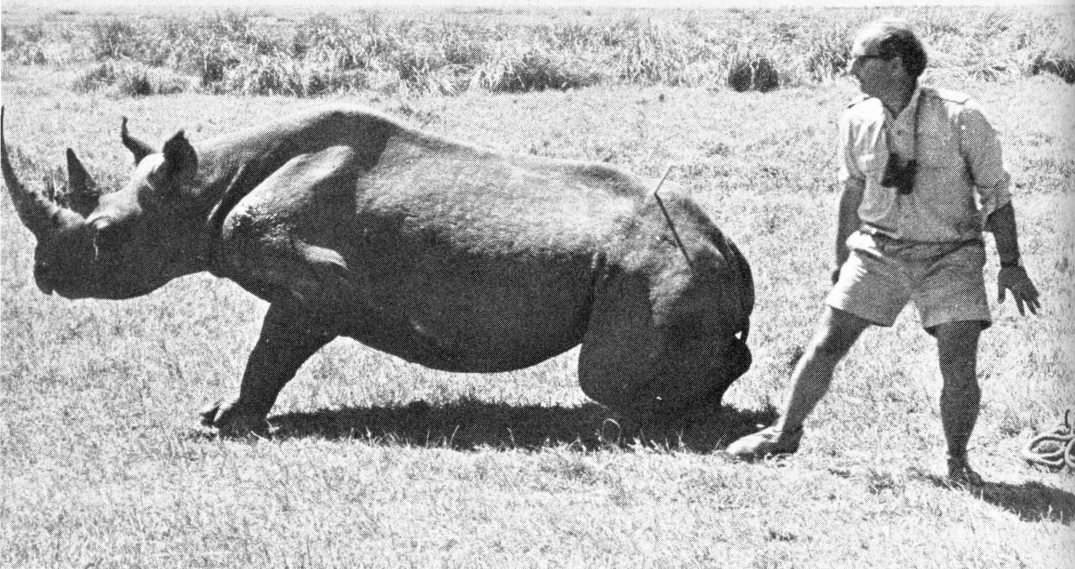

Female rhino and calf in Ngorongoro Crater.

John Goddard with a partially immobilized rhino. The dart is still in the rhino's hip.

Head-on identification photo of a female and nearly full-grown calf. (Note the difference in the snout wrinkles.)

A male and female engaging in courtship horn tussling before mating.

Their activity attracts two more rhinos – a female (left), accompanied by two tick birds, and her half-grown calf.

*Left:* George Schaller (right) and co-worker Bill Holz fitting a radio collar on an immobilized lion.

*Right:* A female olive baboon with her black infant.

A rhino at full charge.