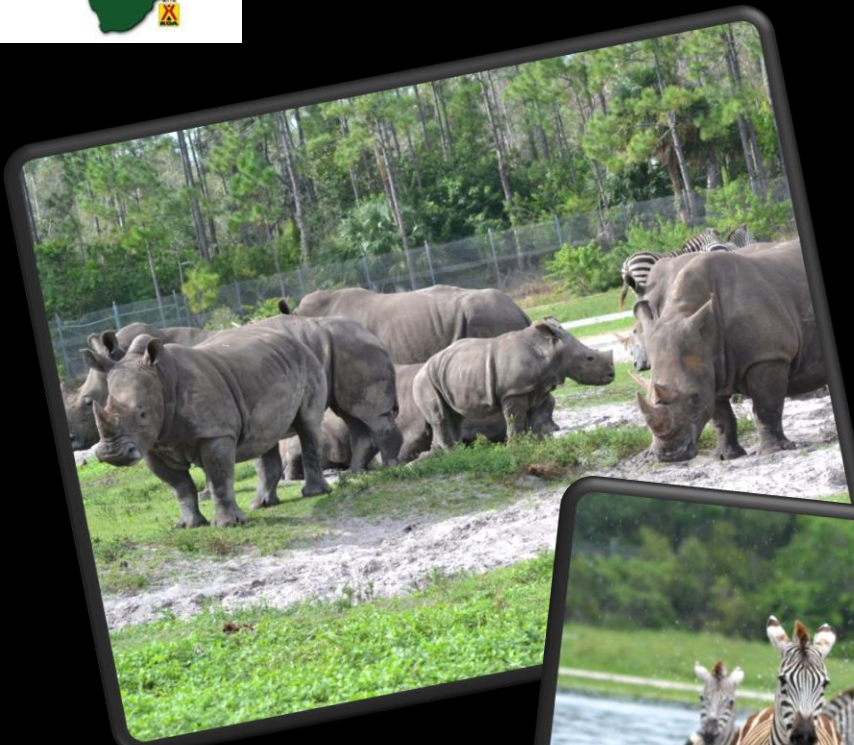

EXHIBIT: Mixed Species