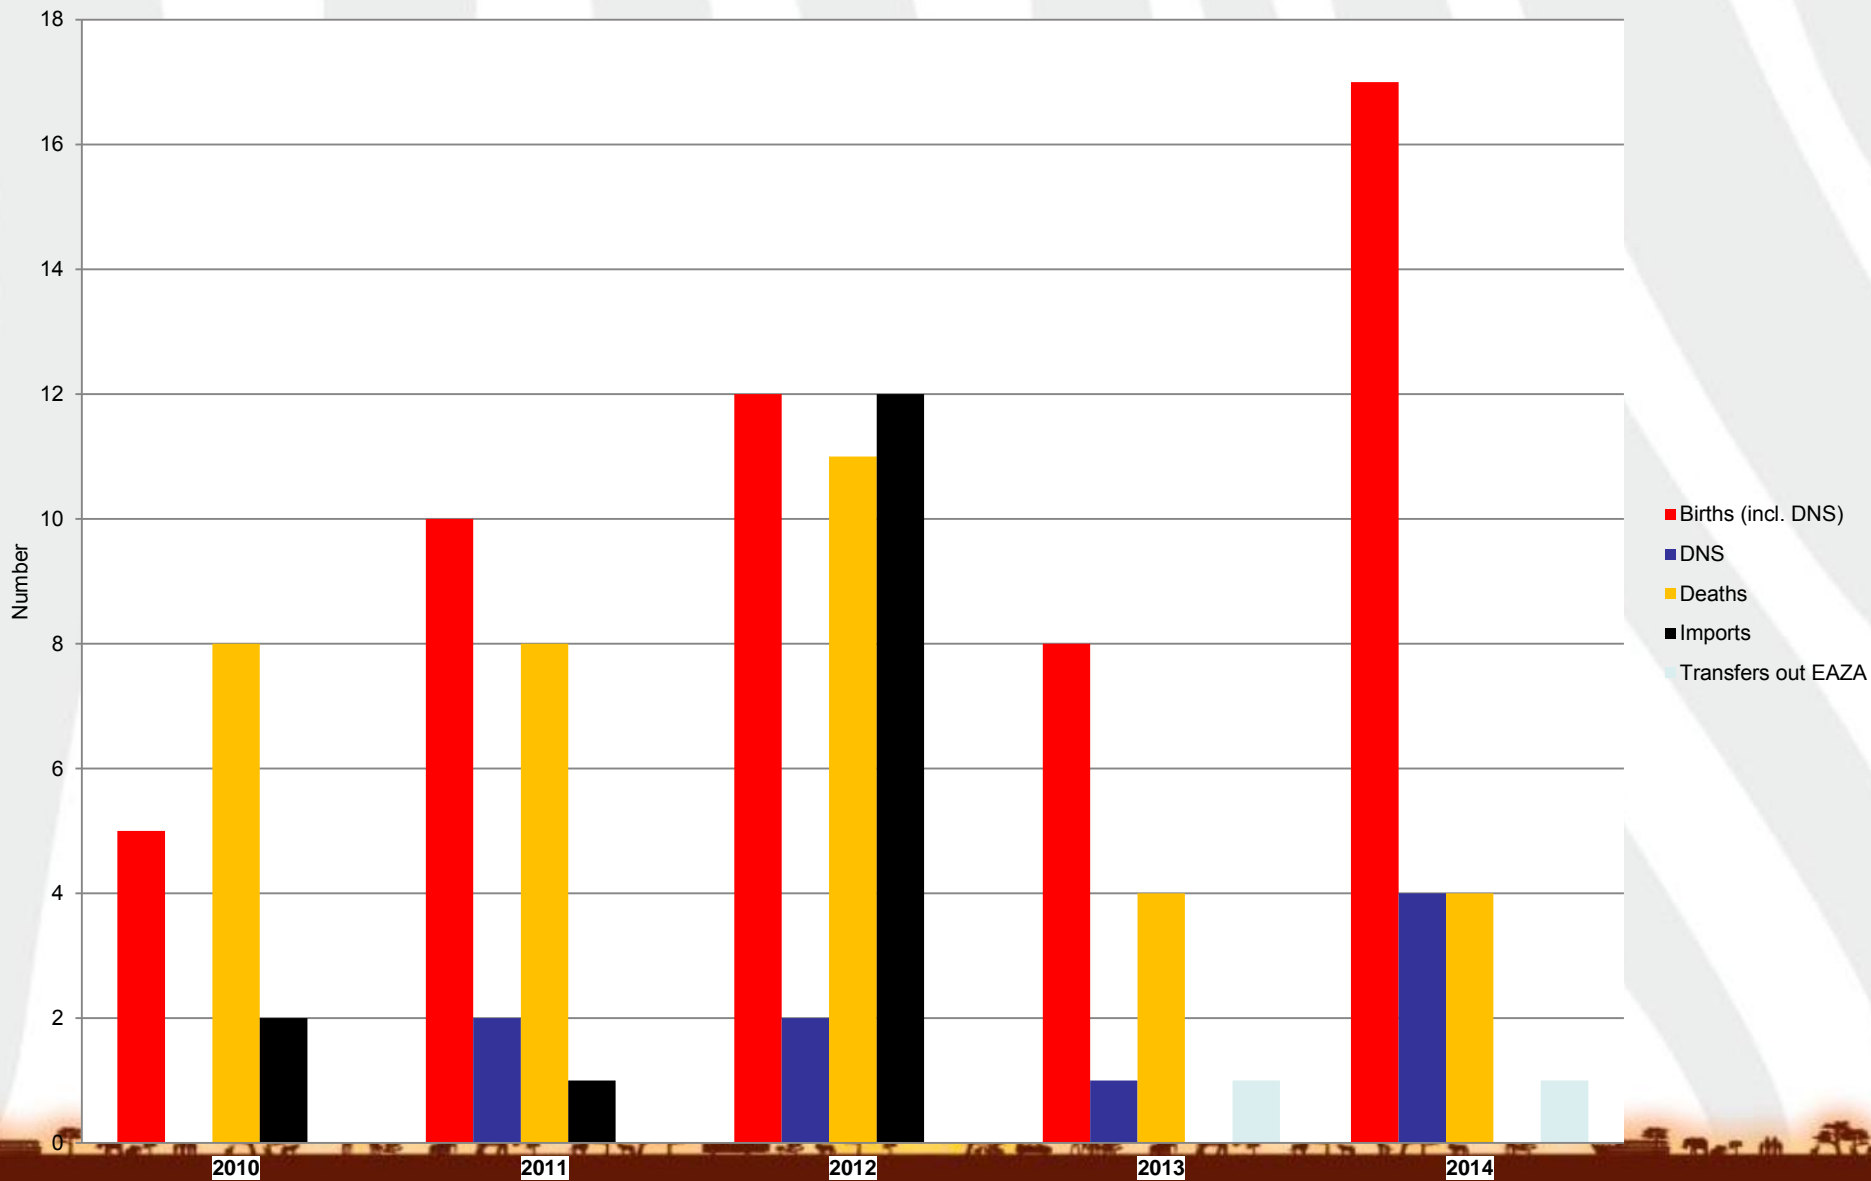

Population development

Causes of population growth