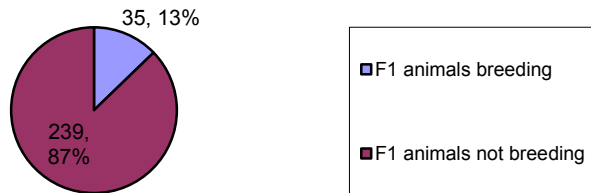

Lars Versteege
Safaripark Beekse Bergen

Population development

Population size by sex

Population development

Population size by origin

Analysis 2006

- **Historical analysis:**

F1 Breeding in captivity

Wildborn animals breeding in captivity

Number of births, deaths and imports 1995-2014

- Births
- Deaths
- Imports

Population development 1993 - 2014

Recommendations

- **Reproductive investigation Non breeding females/males**
- **Exchange non breeding females in age class 7 to 20**