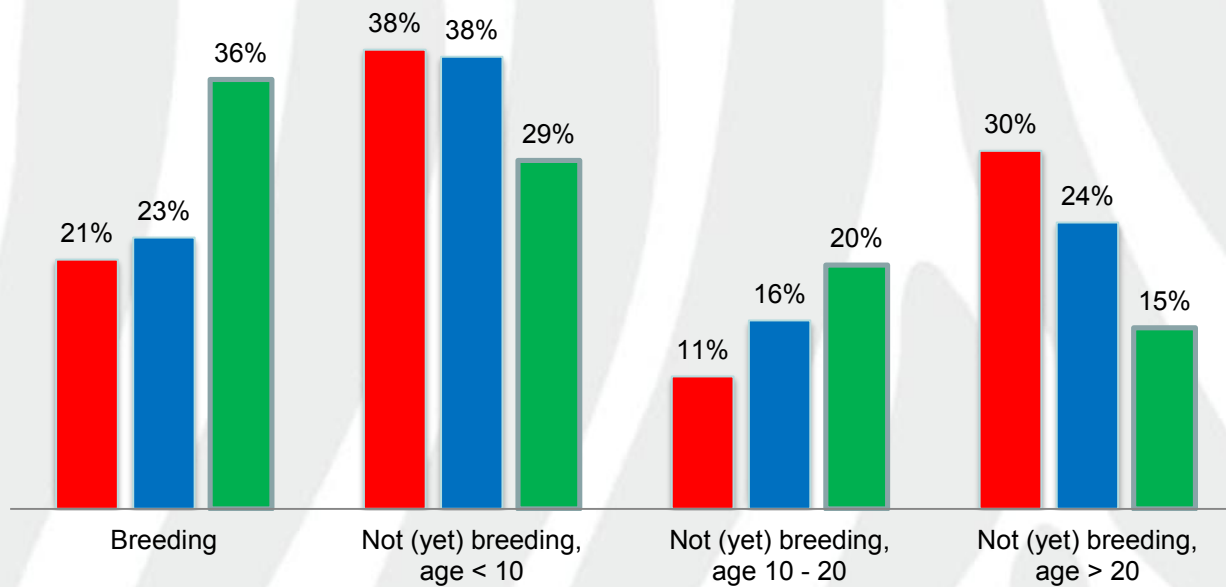

Wildborn animals breeding in captivity

Number of births, deaths and imports 1995-2014

- Births
- Deaths
- Imports

Population development 1993 - 2014

Recommendations

- **Reproductive investigation Non breeding females/males**
- **Exchange non breeding females in age class 7 to 20**

Recommendations

- **Reproductive investigation Non breeding females/males**
- **Exchange non breeding females in age class 7 to 20**
- **Exchange young females from maternal group (not before the age of 3)**
- **Have enough space to keep offspring for 3 years in the group**

Population development

Causes of population growth

Breeding

Female (non) breeders

■ 2009 ■ 2011 ■ 2014

Breeding

Female (non) breeders

Breeding

Age class	Total females	Not (yet) breeding females	
<i>years</i>	<i>n</i>	<i>n</i>	<i>%</i>
Breeding	62	-	-
0 - 4,99*	18	18	100
5 - 9,99	39	29	74
10 - 19,99	60	35	58
20 - 34,99	35	15	43
35 -	18	11	61

* DNS excluded from analysis