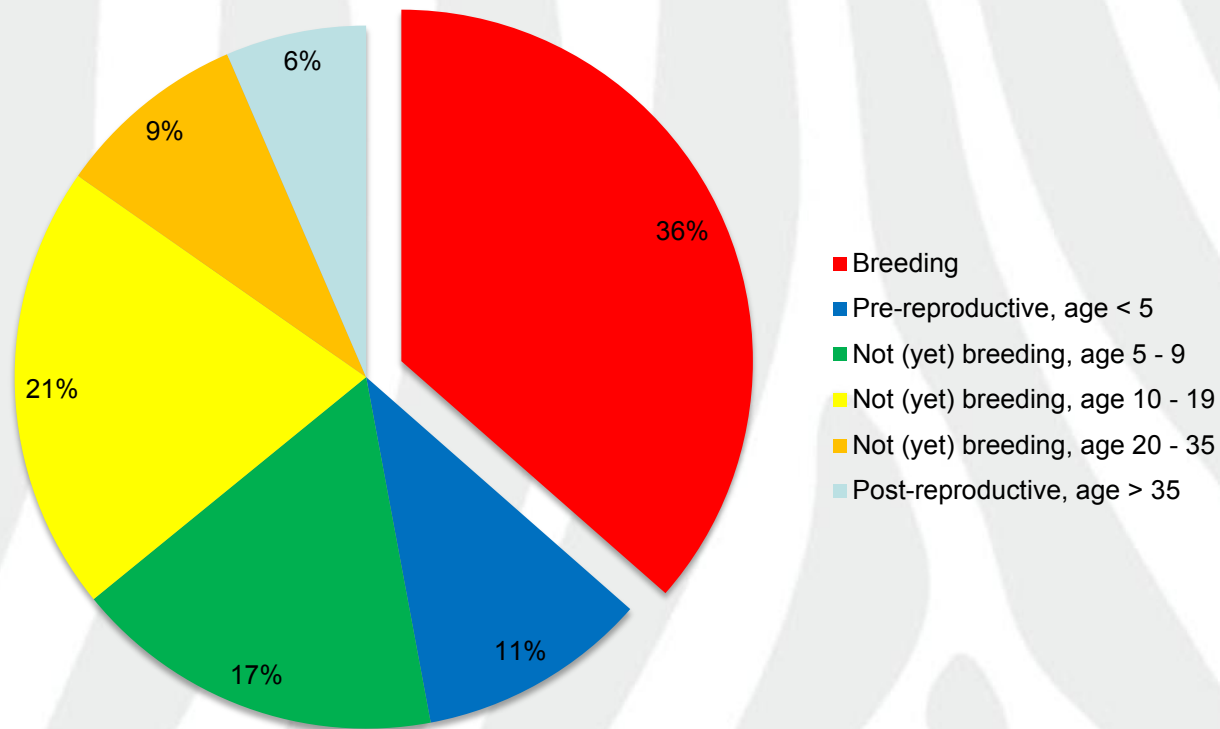

Recommendations

- **Reproductive investigation Non breeding females/males**
- **Exchange non breeding females in age class 7 to 20**
- **Exchange young females from maternal group (not before the age of 3)**
- **Have enough space to keep offspring for 3 years in the group**

Population development

Causes of population growth

Breeding

Female (non) breeders

■ 2009 ■ 2011 ■ 2014

Breeding

Female (non) breeders

Breeding

Age class	Total females	Not (yet) breeding females	
<i>years</i>	<i>n</i>	<i>n</i>	<i>%</i>
Breeding	62	-	-
0 - 4,99*	18	18	100
5 - 9,99	39	29	74
10 - 19,99	60	35	58
20 - 34,99	35	15	43
35 -	18	11	61

* DNS excluded from analysis