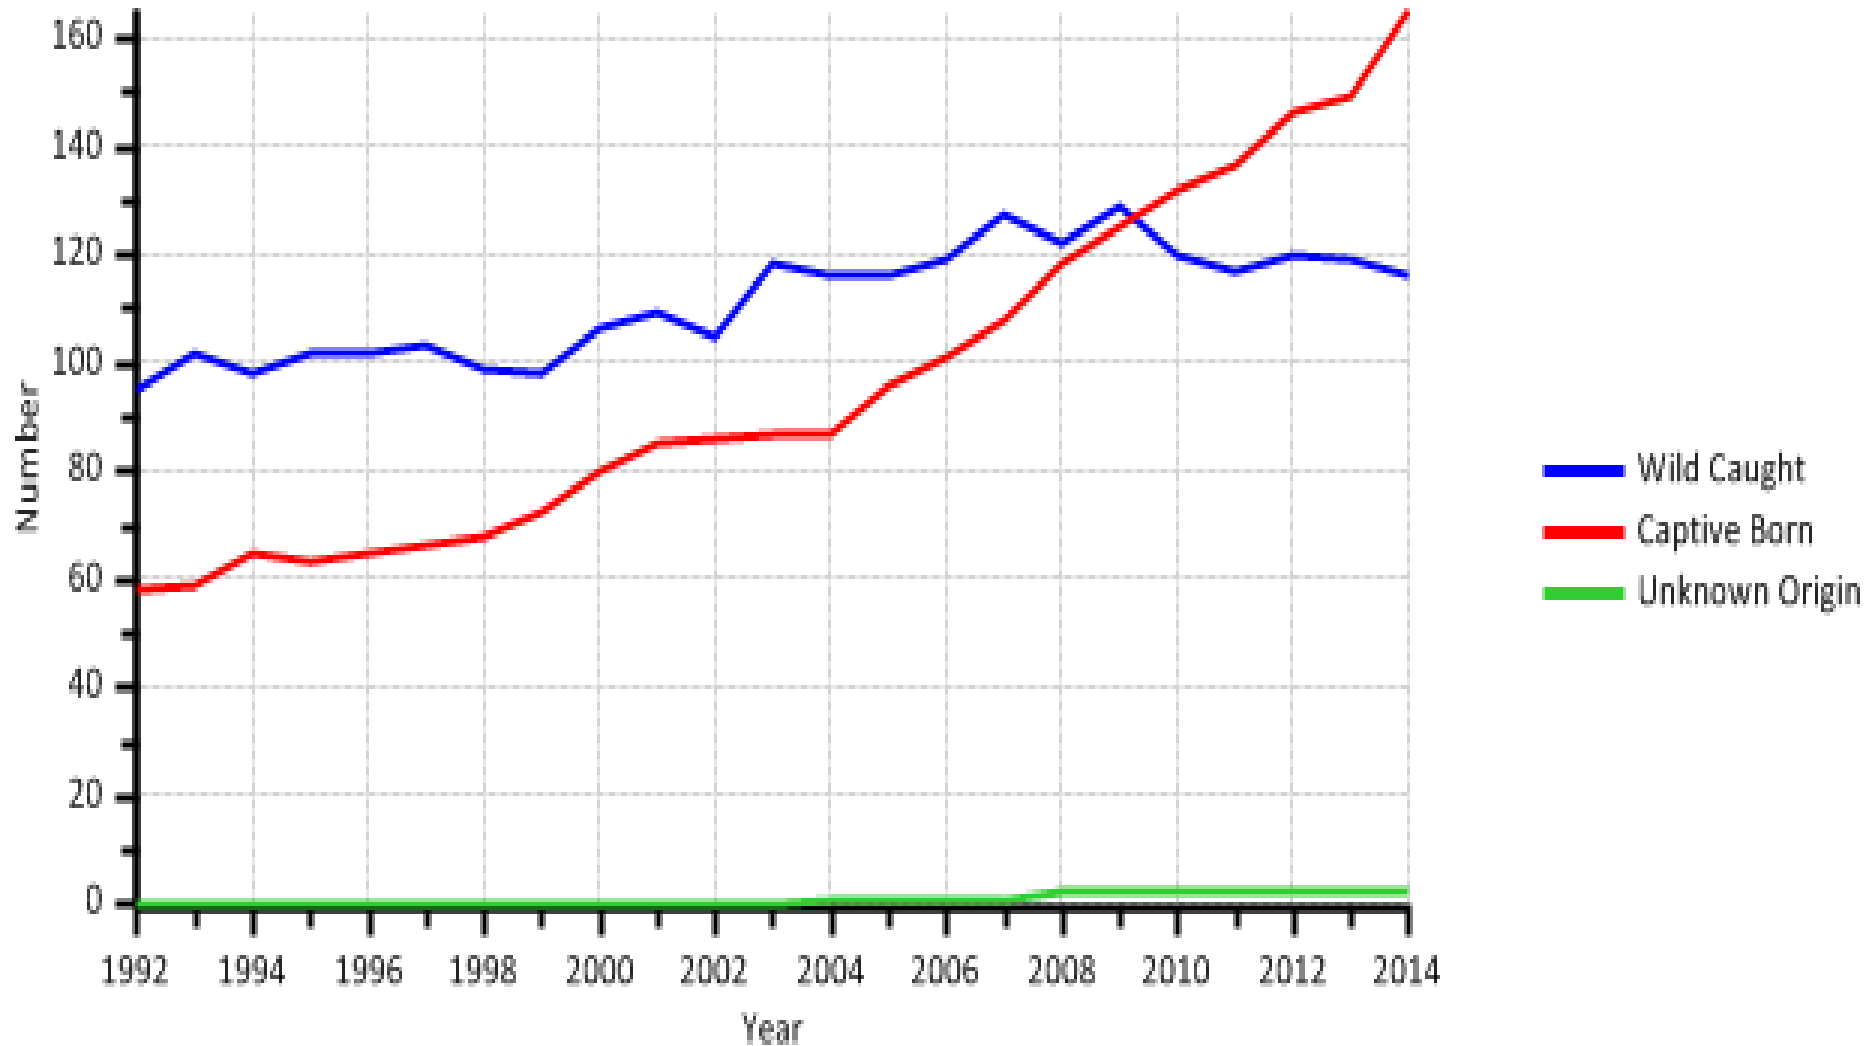

Lars Versteege
Safaripark Beekse Bergen

Population development

Population size by sex

Population development

Population size by origin

Analysis 2006

- **Historical analysis:**

F1 Breeding in captivity

Wildborn animals breeding in captivity

Number of births, deaths and imports 1995-2014

- Births
- Deaths
- Imports

Population development 1993 - 2014

Recommendations

- **Reproductive investigation Non breeding females/males**
- **Exchange non breeding females in age class 7 to 20**