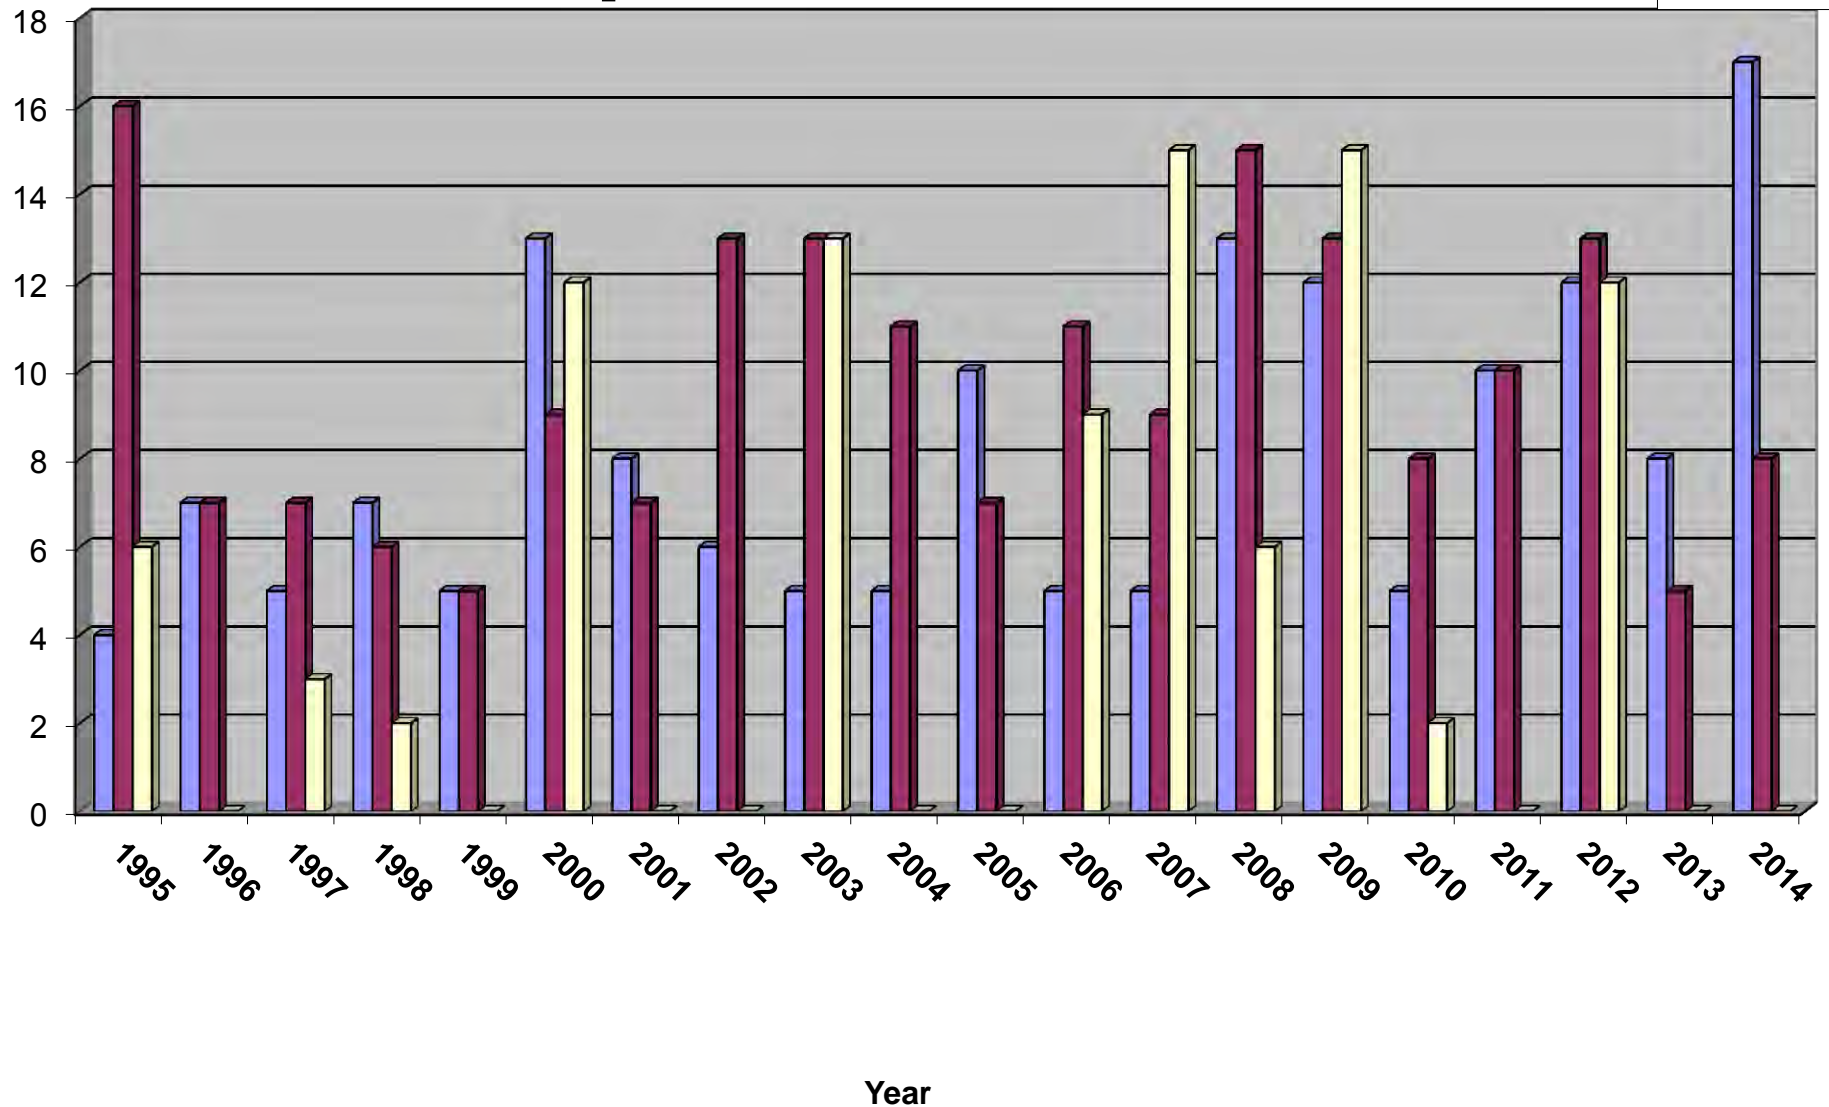

Lars Versteege
Safaripark Beekse Bergen

Population development

Population size by sex

Population development

Population size by origin

Analysis 2006

- **Historical analysis:**

F1 Breeding in captivity

Wildborn animals breeding in captivity

Number of births, deaths and imports 1995-2014

- Births
- Deaths
- Imports

Population development 1993 - 2014

Recommendations

- **Reproductive investigation Non breeding females/males**
- **Exchange non breeding females in age class 7 to 20**