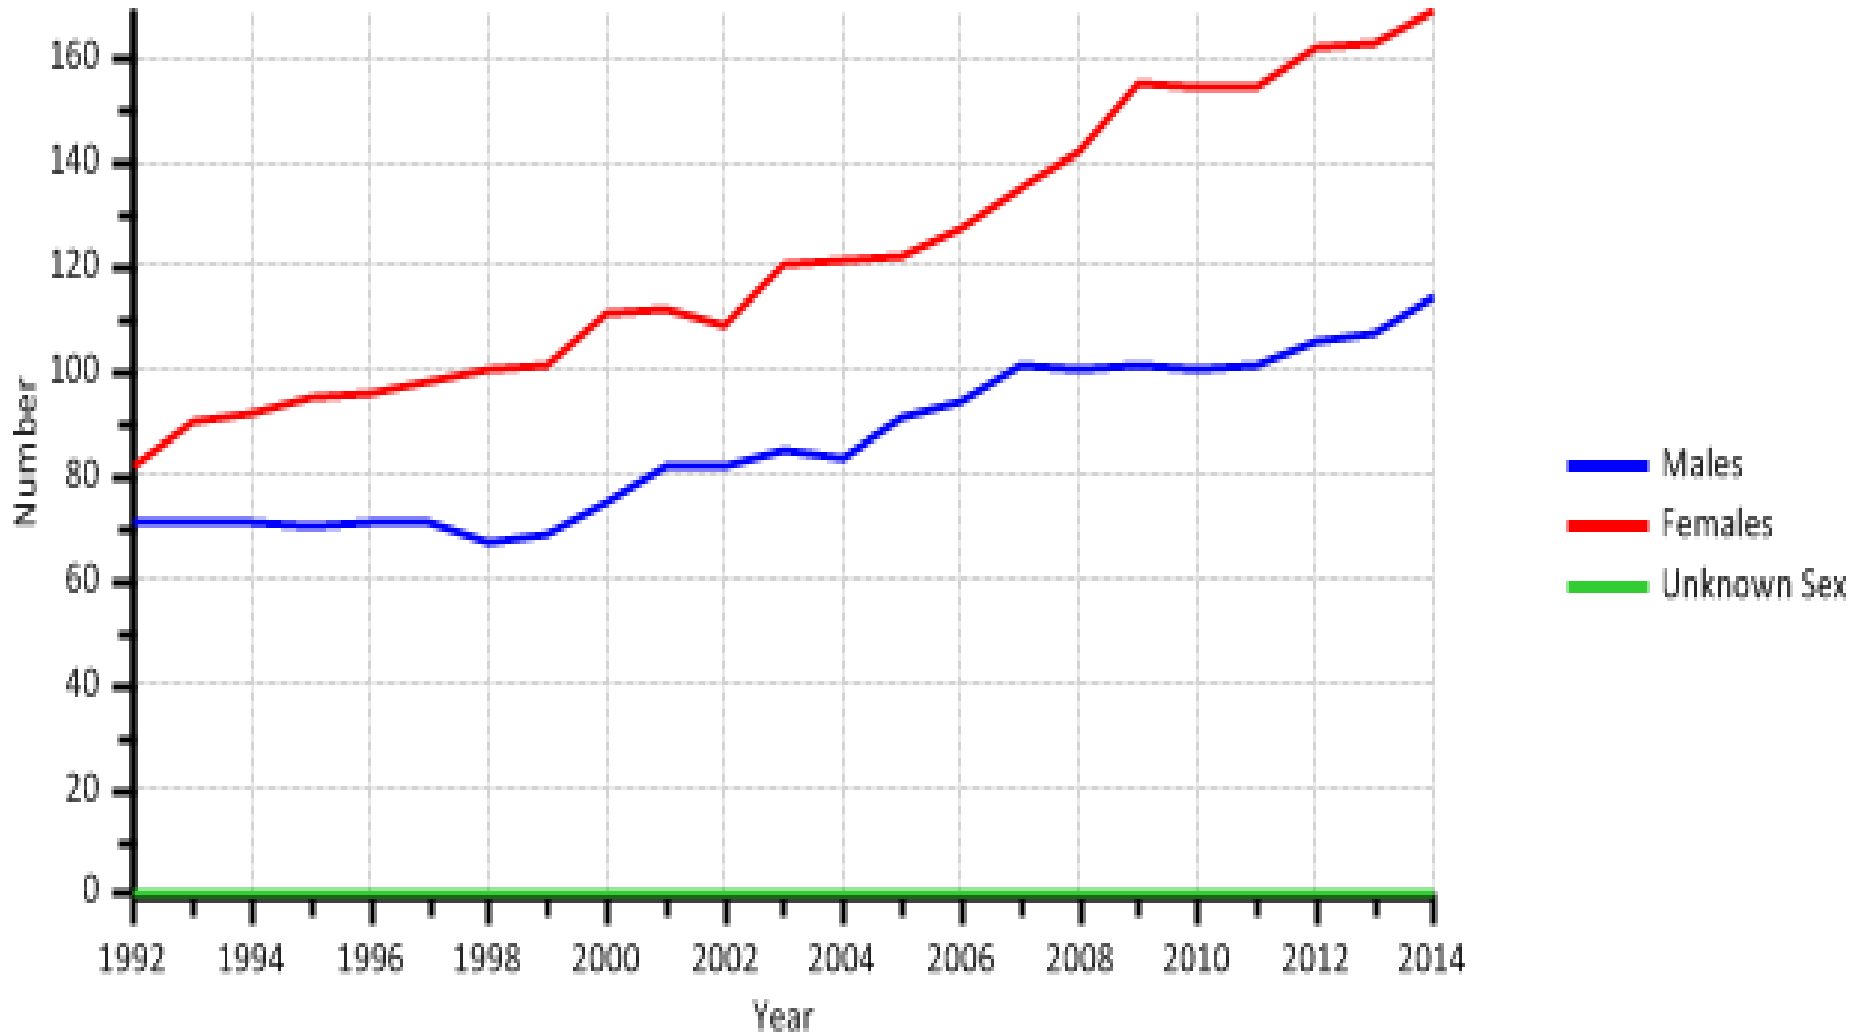

BE A REAL
MAN
GET IT UP
ON YOUR
OWN!

LEAVE OUR
RHINOS
ALONE

SAVE THE RHINO

1991
WPA

White Rhino EEP

Analysis throughout the Years

- ***Population development***
- ***Recommendations***
- ***Breeding analysis***

Lars Versteege
Safaripark Beekse Bergen

Population development

Population size by sex

Population development

Population size by origin

Analysis 2006

- **Historical analysis:**

F1 Breeding in captivity

Wildborn animals breeding in captivity

Number of births, deaths and imports 1995-2014

- Births
- Deaths
- Imports

Population development 1993 - 2014

Recommendations

- **Reproductive investigation Non breeding females/males**
- **Exchange non breeding females in age class 7 to 20**