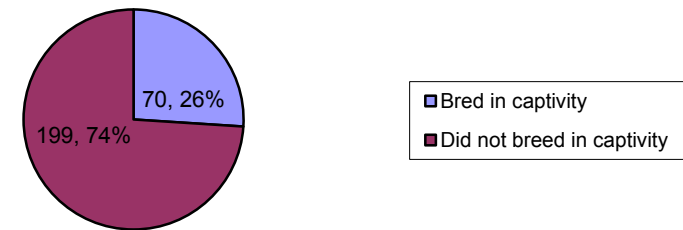

Lars Versteege
Safaripark Beekse Bergen

Population development

Population size by sex

Population development

Population size by origin

Analysis 2006

- **Historical analysis:**

F1 Breeding in captivity

Wildborn animals breeding in captivity

Number of births, deaths and imports 1995-2014

- Births
- Deaths
- Imports

Population development 1993 - 2014

Recommendations

- **Reproductive investigation Non breeding females/males**
- **Exchange non breeding females in age class 7 to 20**