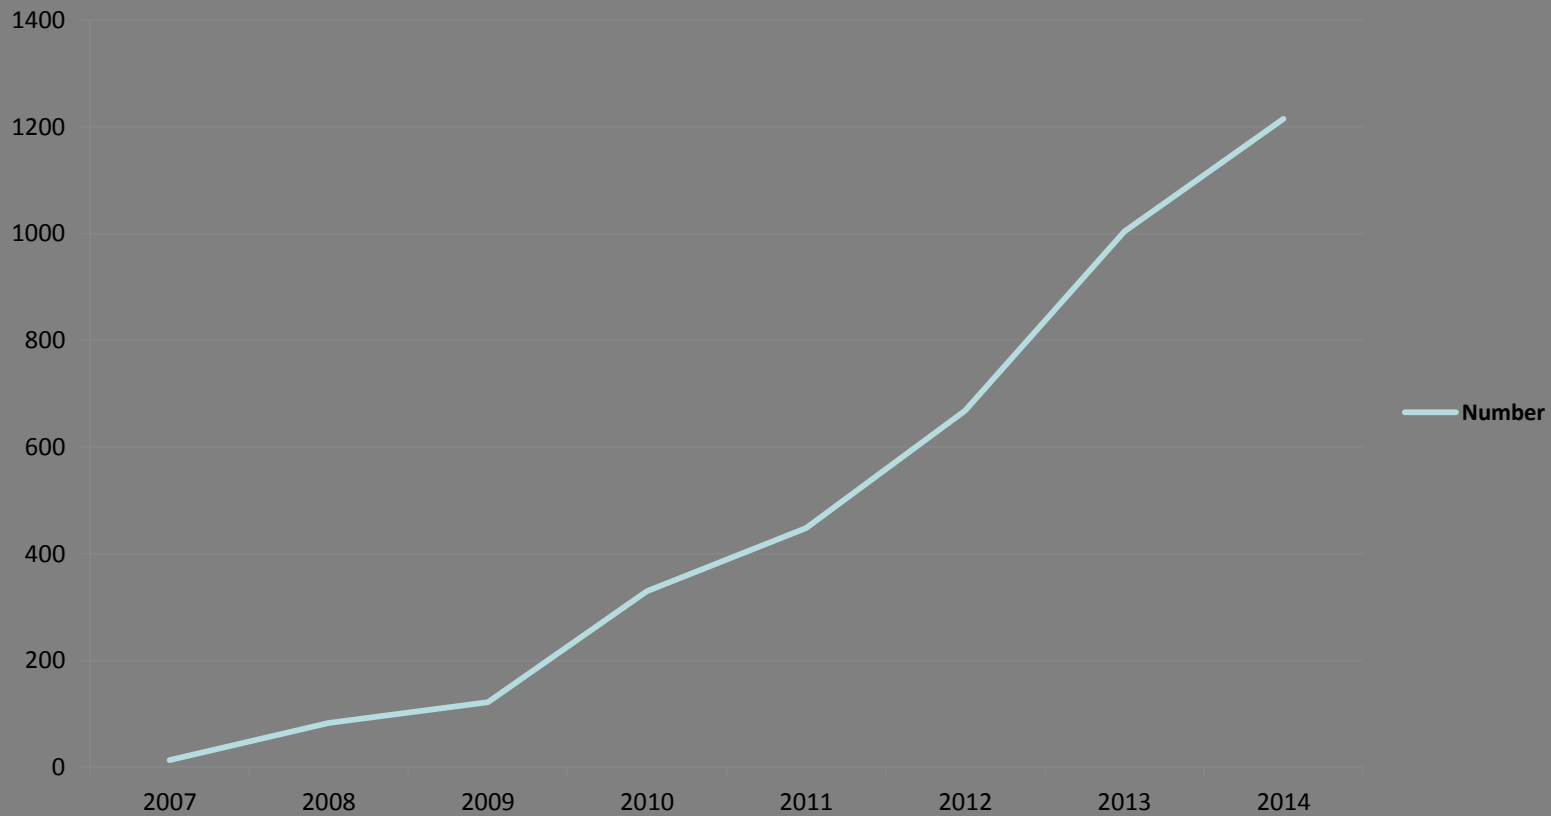

The “horny” disgust!

Number of poached animals in SA