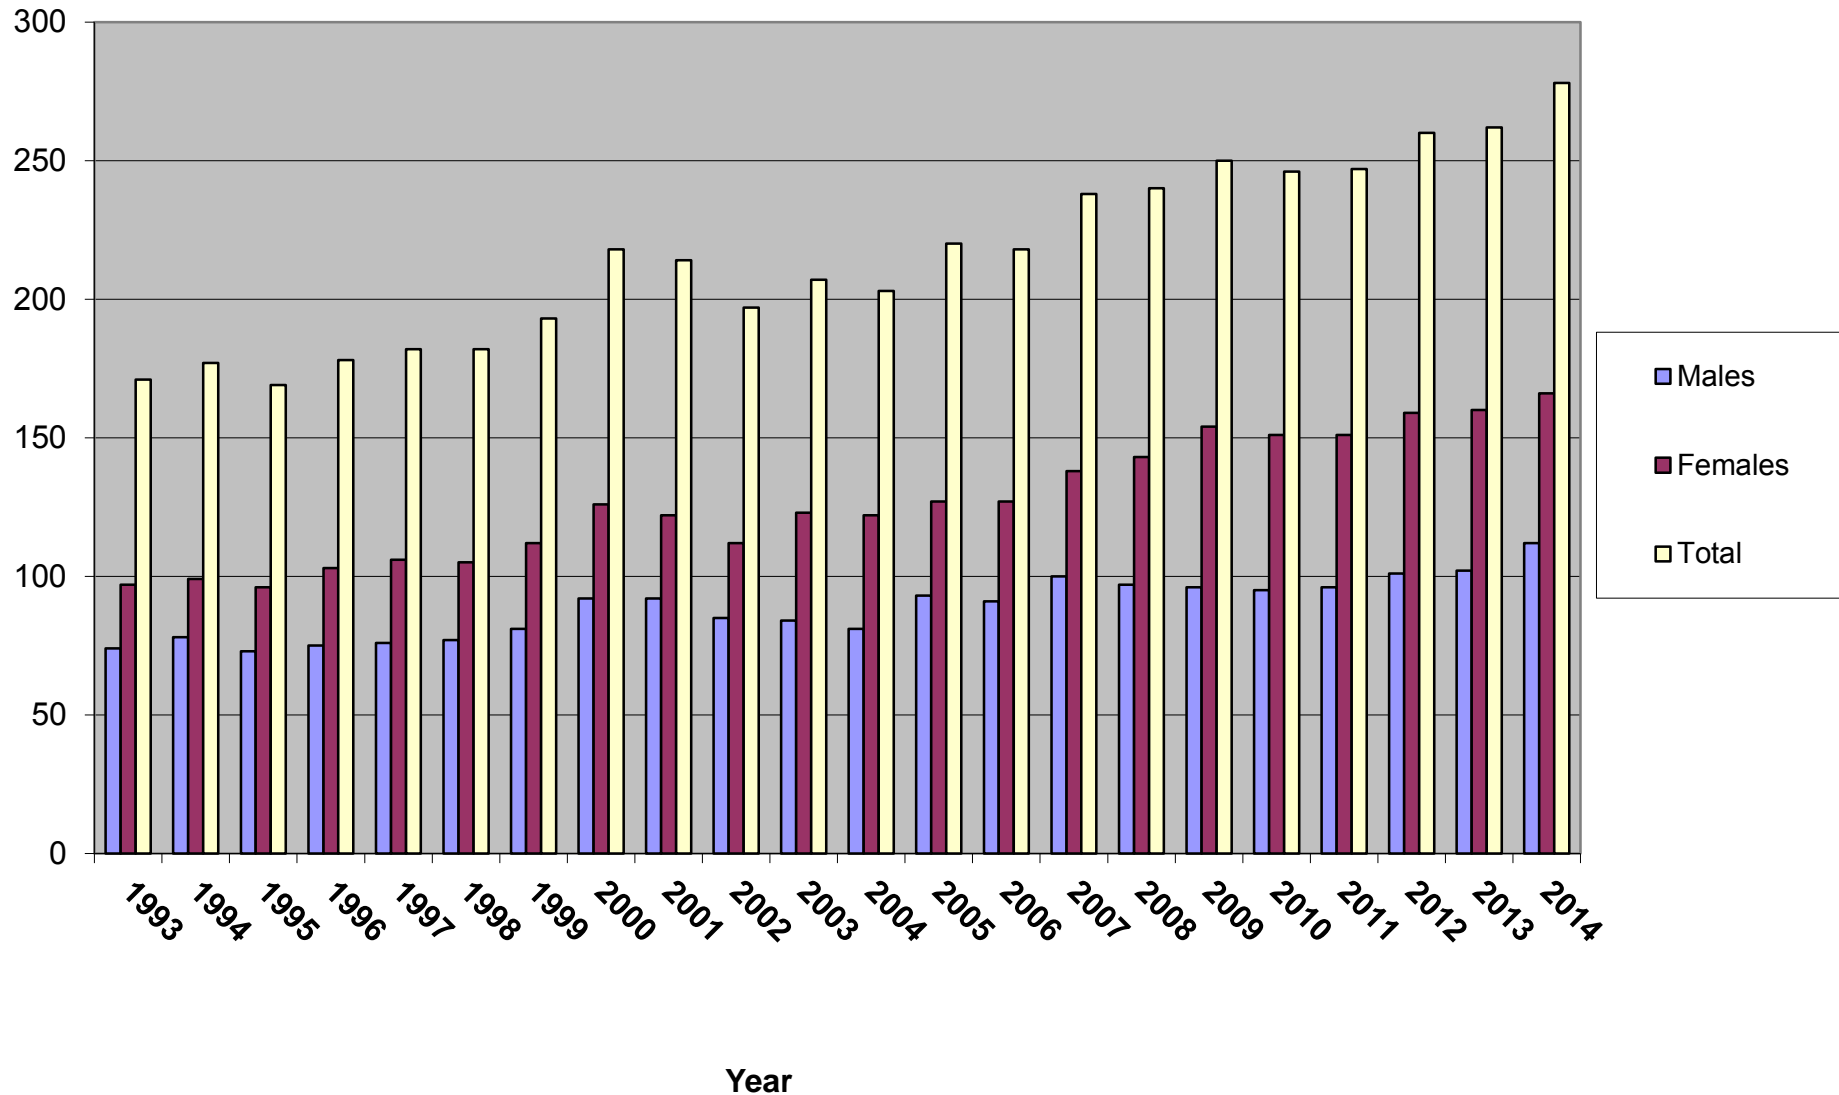

Lars Versteege
Safaripark Beekse Bergen

Population development

Population size by sex

Population development

Population size by origin

Analysis 2006

- **Historical analysis:**

F1 Breeding in captivity

Wildborn animals breeding in captivity

Number of births, deaths and imports 1995-2014

- Births
- Deaths
- Imports

Population development 1993 - 2014

Recommendations

- **Reproductive investigation Non breeding females/males**
- **Exchange non breeding females in age class 7 to 20**

Recommendations

- **Reproductive investigation Non breeding females/males**
- **Exchange non breeding females in age class 7 to 20**
- **Exchange young females from maternal group (not before the age of 3)**