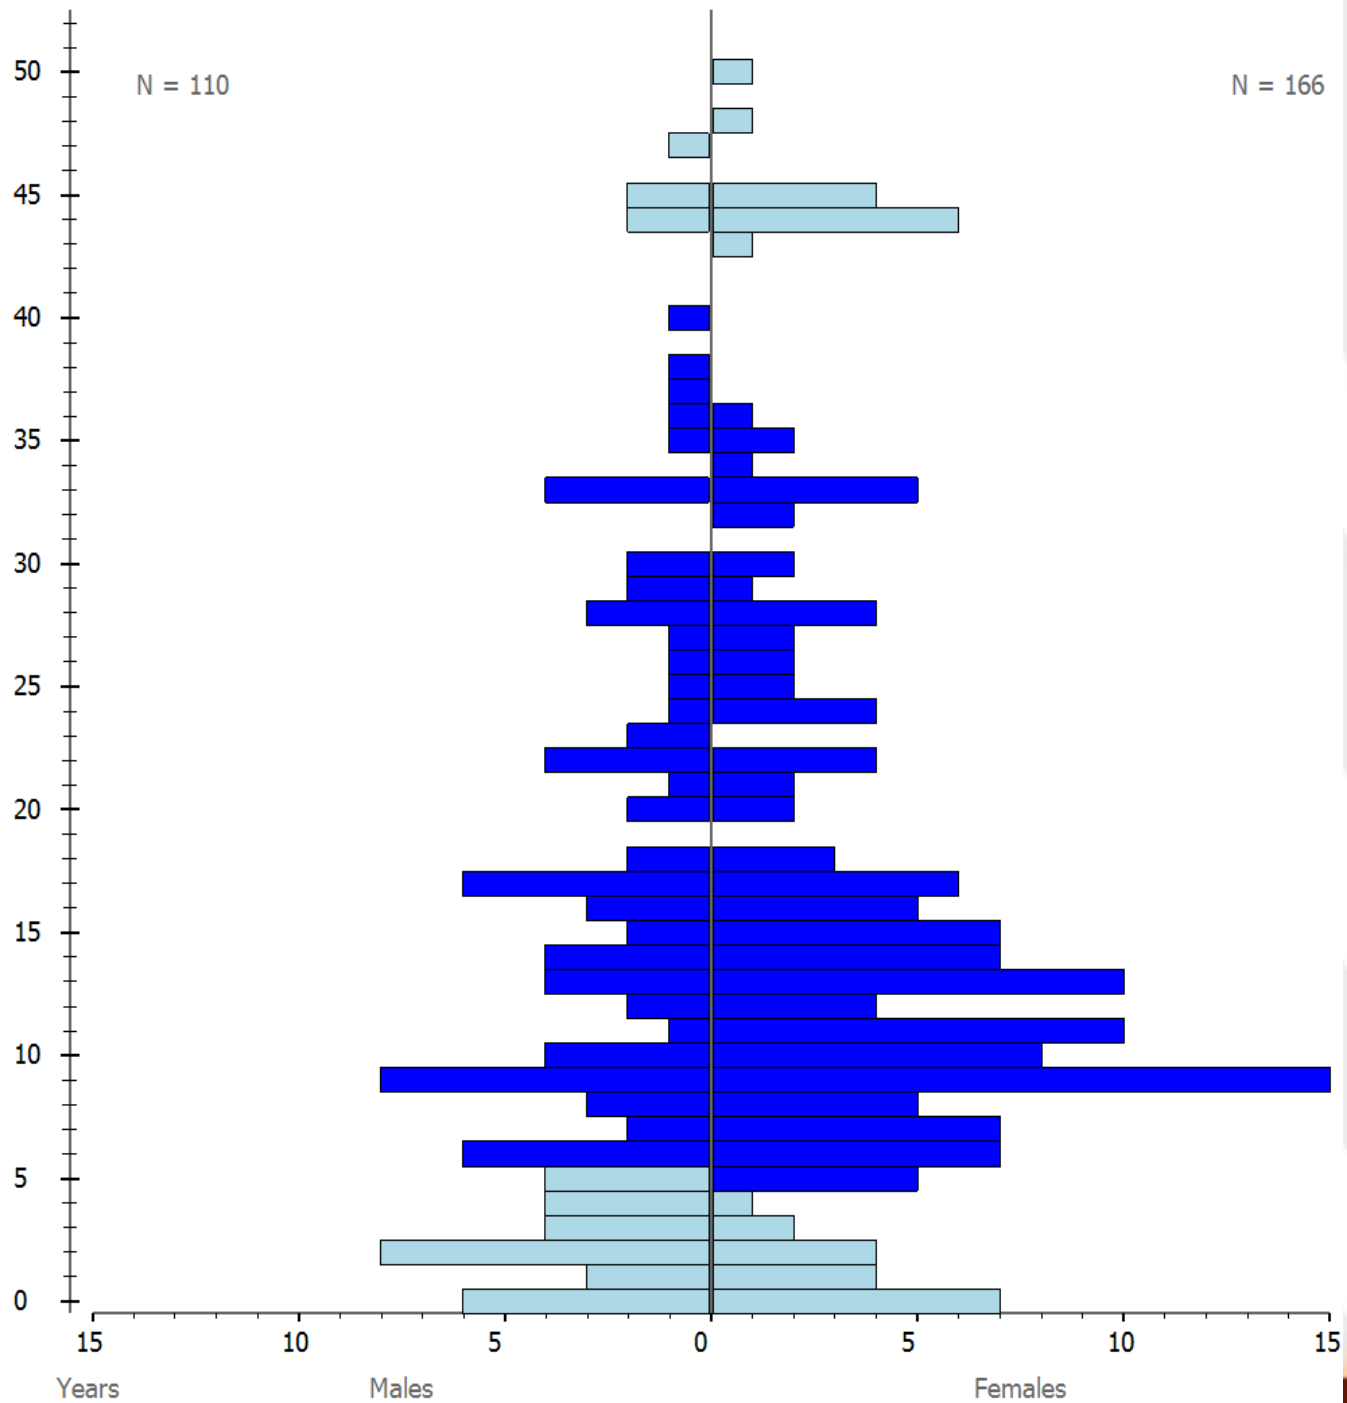

Lars Versteege
Safaripark Beekse Bergen

Population development

Population size by sex

Population development

Population size by origin

Analysis 2006

- **Historical analysis:**

F1 Breeding in captivity

Wildborn animals breeding in captivity

Number of births, deaths and imports 1995-2014

- Births
- Deaths
- Imports

Population development 1993 - 2014

Recommendations

- **Reproductive investigation Non breeding females/males**
- **Exchange non breeding females in age class 7 to 20**

Recommendations

- **Reproductive investigation Non breeding females/males**
- **Exchange non breeding females in age class 7 to 20**
- **Exchange young females from maternal group (not before the age of 3)**