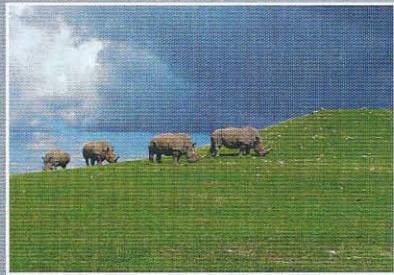

The International Rhino Keeper Association and the International Rhino Foundation would like to thank the SeaWorld & Busch Gardens Conservation Fund for their generous support, which made it possible to produce the first ever Rhino Conservation Calendar.

100 percent of the proceeds from the sale of this calendar will go towards rhino conservation.