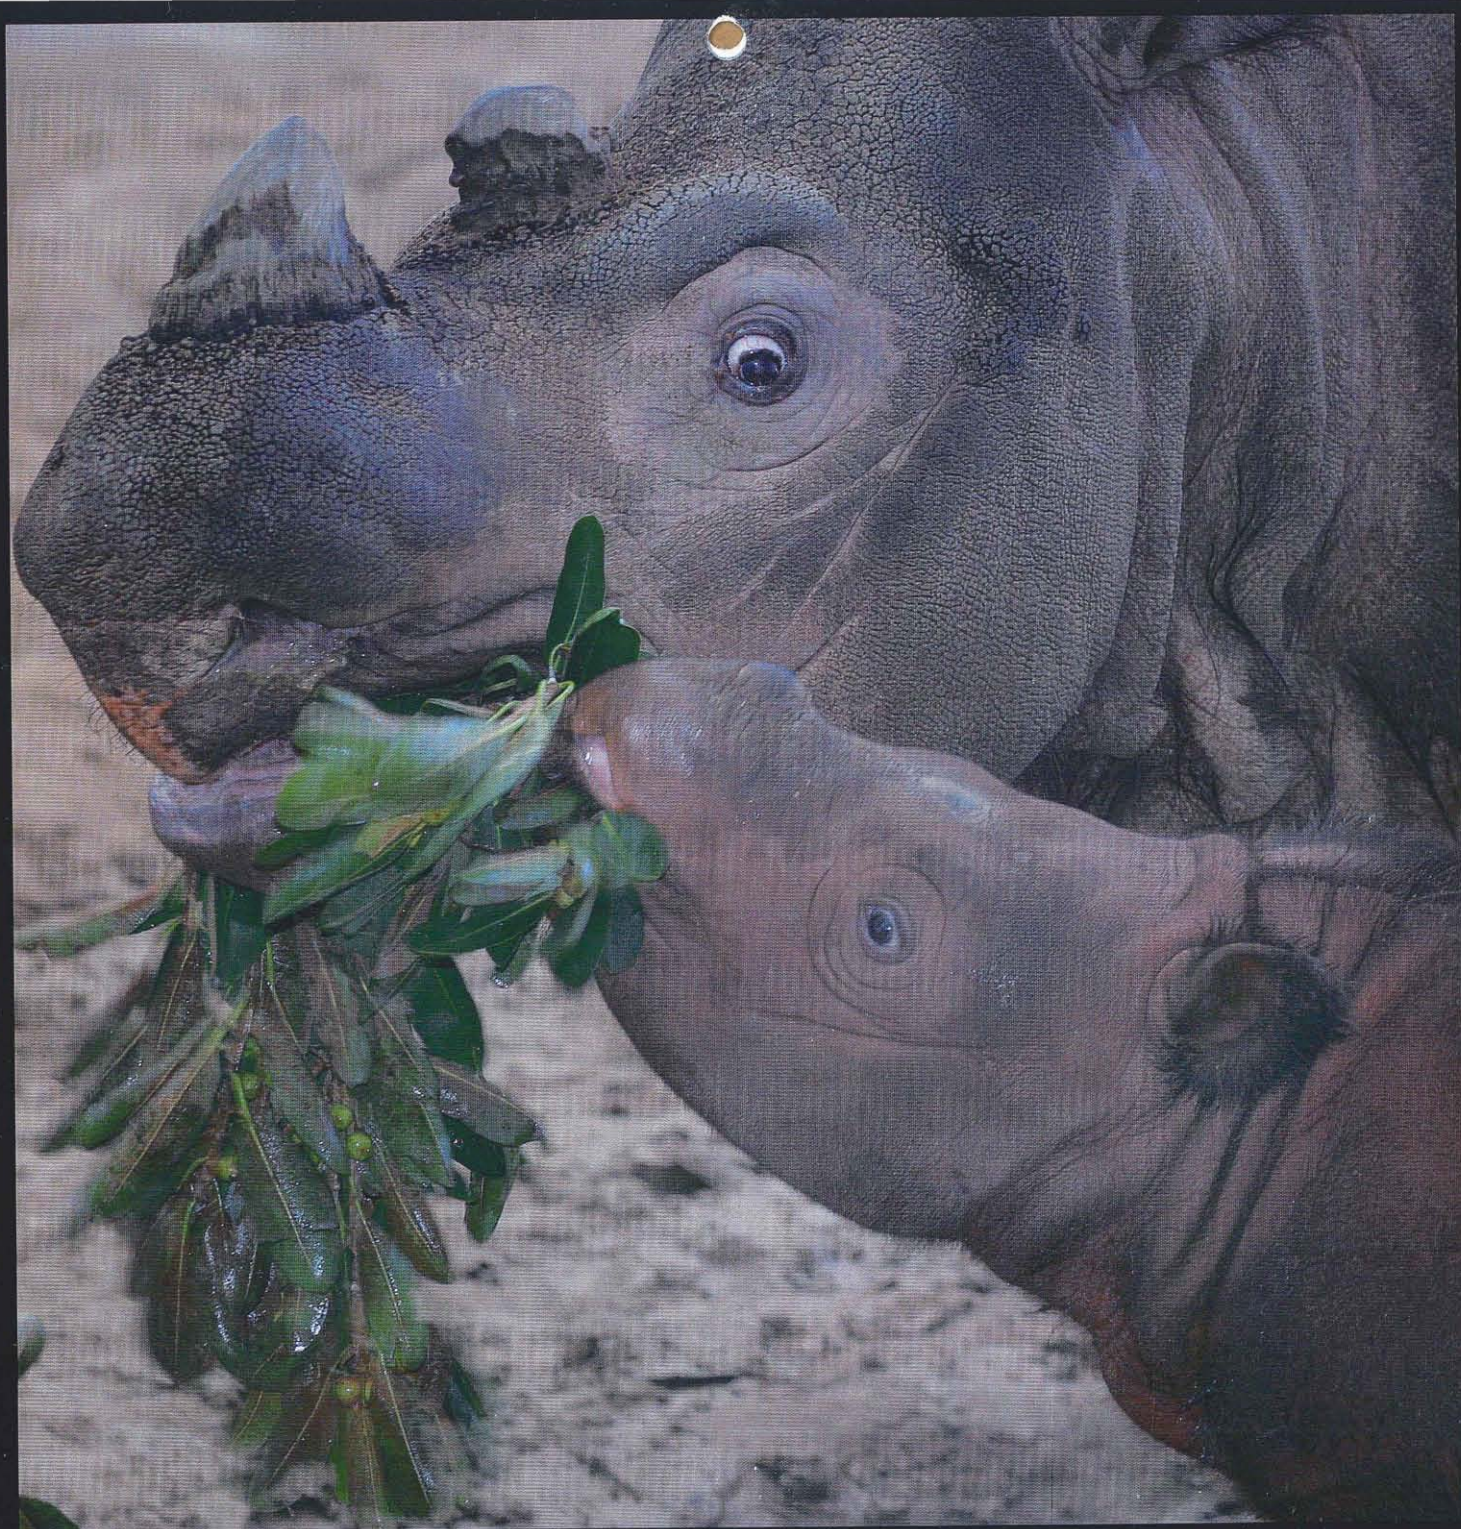

Calendar Assembled & Edited by Sara Wunder

The International Rhino Keeper Association (IRKA) and the International Rhino Foundation (IRF) produced this 2012 Rhino Conservation Calendar with pictures submitted by rhino enthusiasts from around the world! This is the IRKA's first endeavor as an organization to actively participate in an in-situ rhino conservation project through the IRF. As of October 2011, over 300 rhinos have been poached and the International Union for Conservation of Nature (IUCN) predicts close to 500 rhinos will be poached this year. Rhino-related crimes are not often successfully prosecuted or convicted in court because defense attorneys challenge the way evidence has been collected and recorded. Funds raised from the sales of the 2012 IRKA/IRF Rhino Conservation Calendar will assist in purchasing supplies to help increase effective protection of the rhino populations and the successful prosecutions of wildlife crimes, specifically in selected areas in Zimbabwe and the Republic of South Africa. Security staffs in some conservation areas do not even have basic equipment, such as GPS, flashlights, tents, fingerprint kits, binoculars, radios, night vision goggles, and other components of a basic field 'kit'. Meeting these basic equipment needs will improve the monitoring and protection of rhino and other wildlife in the selected areas and contribute to the collection of crime evidence when poaching events occur, increasing the probability of successful wildlife crime prosecution.

Paul Montecalvo

Claire McPhee

Dave Parkinson

Lance Weldhagen

Tom Ullman- Cincinnati Zoo & Botanical Gardens, Cincinnati, OH
"Emi & Harapan"

Rhino Facts

Sumatran Rhino Numbers:
approximately 200

February

Patty Pearthree

Tina Fess

Ann Littlewood

Joe Evans

Dr. Brij Kishor Gupta, Central Zoo Authority- Assam State Zoo, Guwahati, India
"Running to his tune"

Rhino Facts

The white rhino & greater one-horned rhino are the second largest land mammals after the elephant.