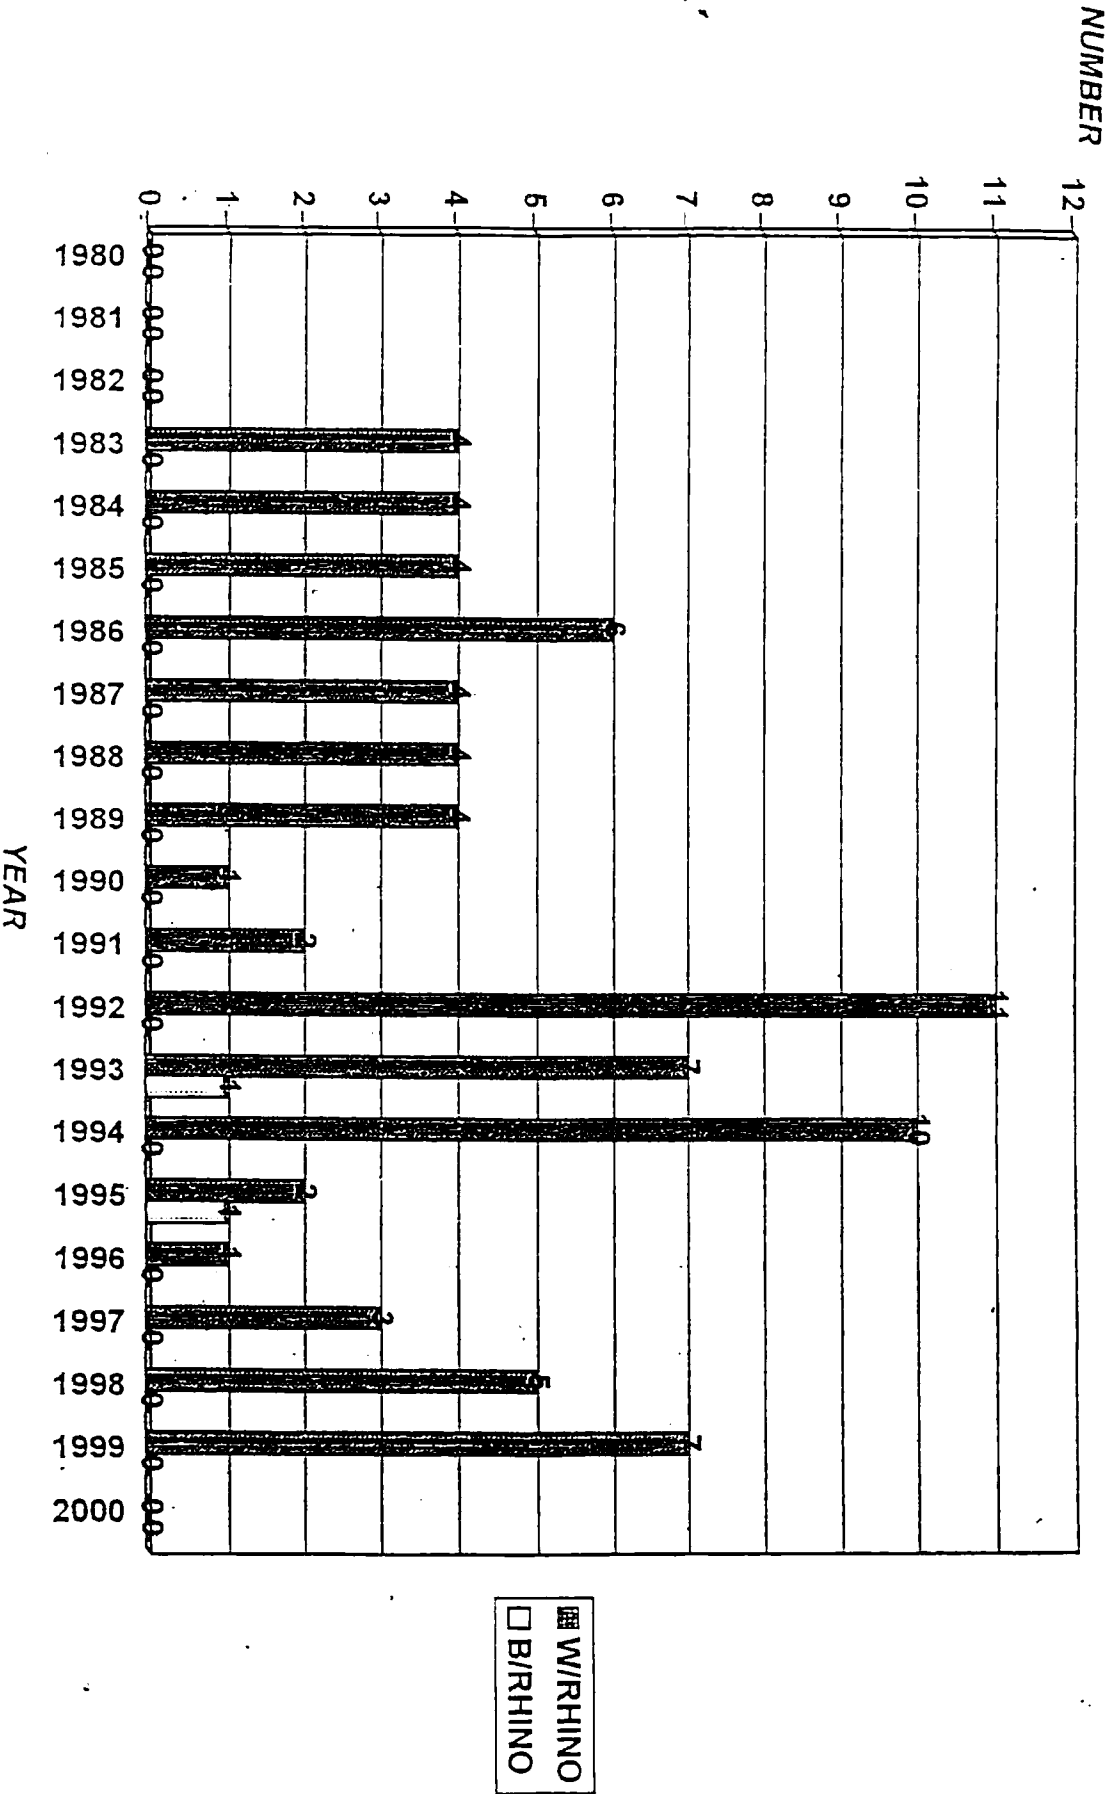

SUMMARY OF POACHING INCIDENTS KNP: 1980 - 2000 (June) BLACK & WHITE RHINO

1.10 Numbers of rhino and elephant poached in Kruger National Park